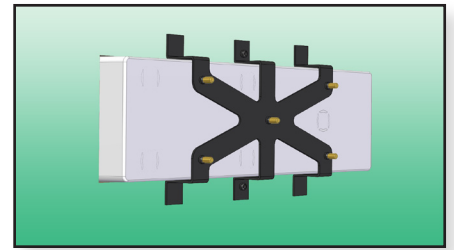

AlightForLife®

Low Level Fire Safety Light

AightForLife® - Designed for Life

AightForLife® - Designed to aid escape

	AightForLife®	Traditional Emergency Lighting
Comes on instantly when a fire alarm sounds	✓	✗
Can be clearly seen in smoke conditions	✓	✗
Last for up to 8 hours in power failure	✓	✗

AightForLife® - Feature and Benefits

- ❖ Installed at **low level** for clear visibility below the smoke threshold
- ❖ A directional LED light that **actuates by sensing the sound of smoke alarms**, or via a non sounding smoke head in communal parts of general needs buildings (stay put policy)
- ❖ Emergency light capabilities for up to eight hours, selectable drain down times can be set to avoid deep discharge on the battery
- ❖ Formed in flame retardant ABS for low flammability
- ❖ Switchable **daylight sensing** facility
- ❖ Built-in **Intelligent self test** facility with visible warning LEDs for easy maintenance
- ❖ The **directional LED** arrow can be set to flash, for example at a final exit
- ❖ Suitable for **surface and flush mounting** on walls and a variety of surfaces
- ❖ Back mounting plates and cages available for **building sites, plant rooms and heavy traffic areas**
- ❖ 110v option available, great for UK construction sites
- ❖ AightForLife® can be produced in any colour to suit the environment it is to be installed in