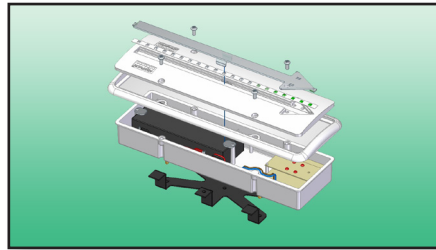

AightForLife® - Designed for Life

AightForLife® - Designed to aid escape

	AightForLife®	Traditional Emergency Lighting
Comes on instantly when a fire alarm sounds	✓	✗
Can be clearly seen in smoke conditions	✓	✗
Last for up to 8 hours in power failure	✓	✗

AightForLife® - Feature and Benefits

- ❖ Installed at **low level** for clear visibility below the smoke threshold
- ❖ A directional LED light that **actuates by sensing the sound of smoke alarms**, or via a non sounding smoke head in communal parts of general needs buildings (stay put policy)
- ❖ Emergency light capabilities for up to eight hours, selectable drain down times can be set to avoid deep discharge on the battery
- ❖ Formed in flame retardant ABS for low flammability
- ❖ Switchable **daylight sensing** facility
- ❖ Built-in **Intelligent self test** facility with visible warning LEDs for easy maintenance
- ❖ The **directional LED** arrow can be set to flash, for example at a final exit
- ❖ Suitable for **surface and flush mounting** on walls and a variety of surfaces
- ❖ Back mounting plates and cages available for **building sites, plant rooms and heavy traffic areas**
- ❖ 110v option available, great for UK construction sites
- ❖ AightForLife® can be produced in any colour to suit the environment it is to be installed in

Lite4Life
Simple solutions for complicated matters

7 Breasy Place, 9 Burroughs Gardens, Hendon, London, NW4 4AU
sales@lite-4-life.com
www.lite-4-life.com