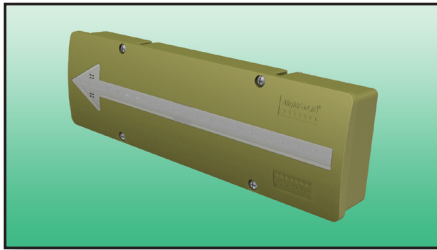

AlightForLife®

Low Level Fire Safety Light

AightForLife® - Designed for Life

AightForLife® - Designed to aid escape

	AightForLife®	Traditional Emergency Lighting
Comes on instantly when a fire alarm sounds	✓	✗
Can be clearly seen in smoke conditions	✓	✗
Last for up to 8 hours in power failure	✓	✗

AightForLife® - Feature and Benefits

- ❖ Installed at **low level** for clear visibility below the smoke threshold
- ❖ A directional LED light that **actuates by sensing the sound of smoke alarms**, or via a non sounding smoke head in communal parts of general needs buildings (stay put policy)
- ❖ Emergency light capabilities for up to eight hours, selectable drain down times can be set to avoid deep discharge on the battery
- ❖ Formed in flame retardant ABS for low flammability
- ❖ Switchable **daylight sensing** facility
- ❖ Built-in **Intelligent self test** facility with visible warning LEDs for easy maintenance
- ❖ The **directional LED** arrow can be set to flash, for example at a final exit
- ❖ Suitable for **surface and flush mounting** on walls and a variety of surfaces
- ❖ Back mounting plates and cages available for **building sites, plant rooms and heavy traffic areas**
- ❖ 110v option available, great for UK construction sites
- ❖ AightForLife® can be produced in any colour to suit the environment it is to be installed in